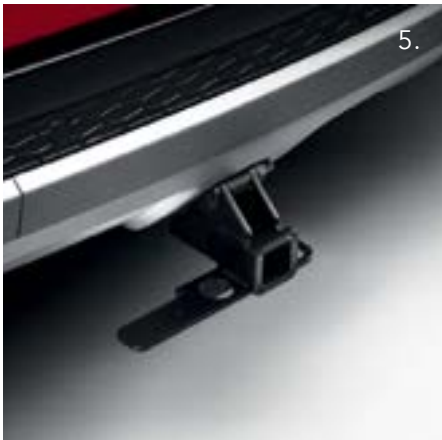

TOURING PACK

$16,500

Touring pack that provides a stylish and practical carrying solution to prepare Range Rover Velar for all touring and recreational activities.

1. 22" 10 Spoke 'Style 1051' Diamond Turned with Satin Technical Grey Finish, Alloy Wheel Set
2. Range Rover Lettering – Narvik Black
3. Cross Bars
4. Wheel Mounted Bike Carrier
5. Tow Receiver – NAS
6. Luggage Roof Box