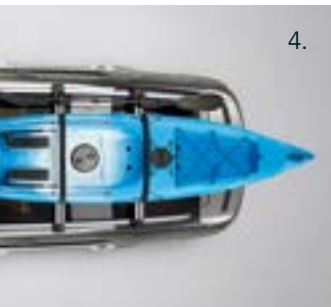

SPORTS PACK

$14,000

Premium interior and subtle exterior styling enhancements complement the design cues of the Discovery and provide a distinctive sport-inspired finish.

1. Body Side Mouldings – Bright Finish
2. Gearshift Paddles
3. Outer Door Sill Treadplates
4. Aqua Sports Carrier
5. Roof Rails – Black Finish
6. Cross Bars
7. 22" 5 Split-Spoke, 'Style 5025', Machine Polished Finish, Alloy Wheel Set

4.