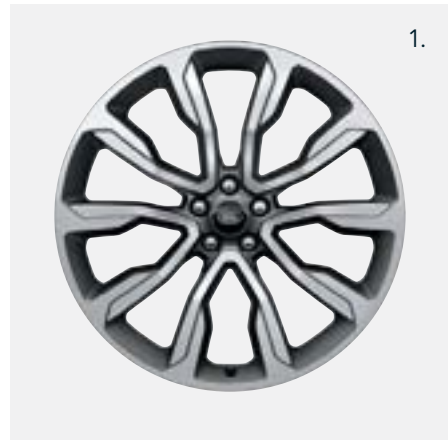

- 1. 22" 10 Spoke 'Style 1051' Diamond Turned with Satin Technical Grey Finish, Alloy Wheel Set
- 2. Deployable Side Steps
- 3. Mud Flaps – Front
- 4. Mud Flaps – Rear
- 5. Rear Spoiler – Carbon Fibre