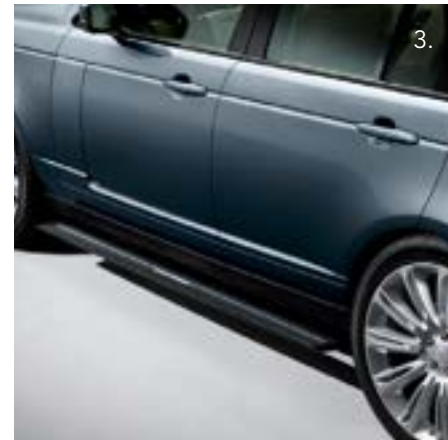

1. Roof Rails – Silver Finish

2. Towing System

3. Deployable Side Steps

4. Cross Bars

5. Wheel Mounted Bike Carrier

SVO DESIGN PACK

\$14,515

Enhance the iconic presence of your Range Rover with the striking design details of the SVO Design Pack. An added touch of flair and even more assertiveness, the SVO Design Pack makes a definitive style statement that speaks for itself.