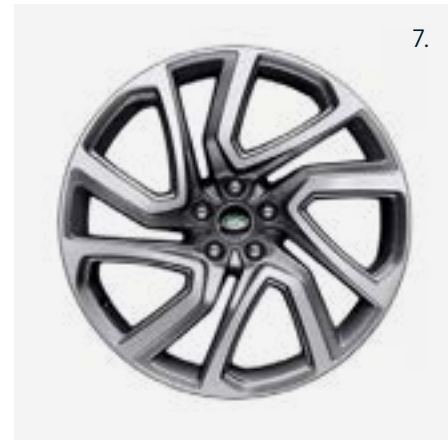

SPORTS PACK

$11,925

Premium interior and subtle exterior styling enhancements complement the design cues of the Discovery and provide a distinctive sport-inspired finish.

1. Body Side Mouldings – Bright Finish
2. Gearshift Paddles
3. Outer Door Sill Treadplates
4. Aqua Sports Carrier
5. Roof Rails – Black Finish
6. Cross Bars
7. 22" 5 Split-Spoke, 'Style 5025', Machine Polished Finish, Alloy Wheel Set