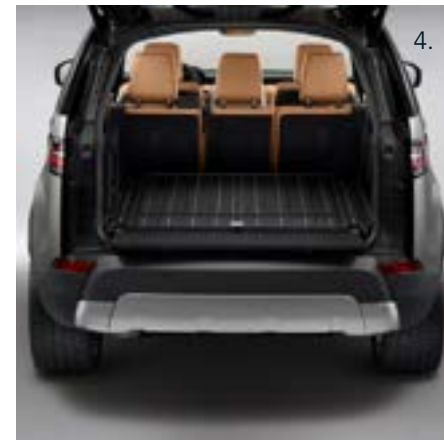

## SPORTS PACK

**\$11,925**

Premium interior and subtle exterior styling enhancements complement the design cues of the Discovery and provide a distinctive sport-inspired finish.

1. Body Side Mouldings – Bright Finish
2. Gearshift Paddles
3. Outer Door Sill Treadplates
4. Aqua Sports Carrier
5. Roof Rails – Black Finish
6. Cross Bars
7. 22" 5 Split-Spoke, 'Style 5025', Machine Polished Finish, Alloy Wheel Set